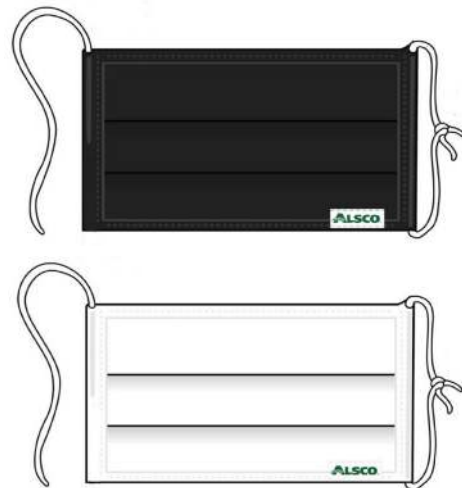

“NEW” Product Essentials Washable Face Mask

AlSCO has a new addition to the Product Essentials range, it's the AlSCO washable and re-usable face mask and it's available for direct sale. The mask will be ideal for businesses in their restart phase or even those who have continued to work through.

The mask creates a 3 layer woven barrier between the wearer and the outside environment to help minimise large particle droplets. It's PolyCotton with a 100% Polyester filter, has replaceable elastic ear loops, is available in black or white and one size fits all.

Item	ALS Order Code	Abel Code
Washable Mask White	ALSMASKWHT	ALSMASKWHT
Washable Mask Black	ALSMASKBLK	ALSMASKBLK

SPECIFICATIONS

Mask Dimension: 19.5cm x 10cm

Construction: 3 layer Mask; double pleated

Fabric Content: 65/35 PolyCotton with a Polyester Filter

Ear Loop Length: 30cm

Branded: AlSCO

Colours: Black or White

Packaging: Polywrapped bundles of 48, 12 bundles per carton

Carton quantity: 576

Supplier: ALS

Lead Time: 5 weeks

MOQ: 1,152 (2 cartons) pieces